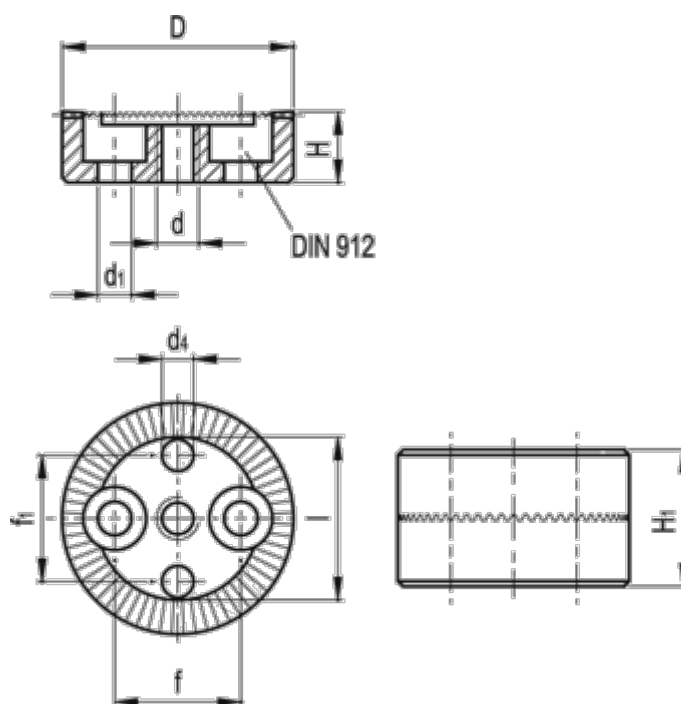

Data Sheet

Article number: 206545351

Description: E+G Serrated locking plate
GN 187.4-32-48-A-NI

Measures

D	= 32	l	= 23.5
d	= M6	Number of teeth	= 48
d1	= 5.3	Weight (g)	= 41
d4 H11	= 5		
f	= 18		
f1	= 18		
H +/-0.9	= 9.0		
H1	= 18		